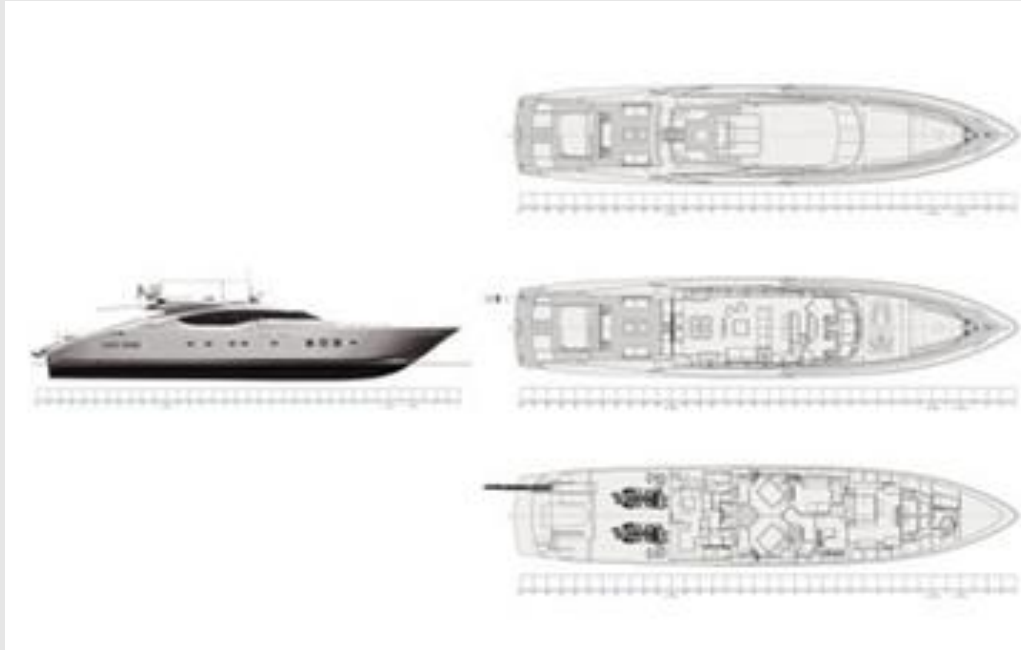

M/Y VANQUISH

L.O.A. 120 ft (36.5m)

| | |
|-----------------------|------------------------------------|
| BEAM | 24ft 8in (7.52m) |
| BUILDER | Palmer Johnson |
| BUILD | 2006 |
| CRUISING SPEED | 22 knots |
| GUESTS | 8 |
| CREW | 3/4 |
| WEEKLY RATES | EUR 85,000 - EUR 95,000 |
| BASED | French Riviera |

Main Saloon

Bar Area

Master Bedroom

Master Bathroom

Flybridge

Wheelhouse

Layout

Specifications

Length: 120f 3in (36.5m)
Beam: 24.2f 8in (7.52m)
Number of Crew: 3/4
Built: 2006
Builder: Palmer Johnson

Accommodation

Number Of Cabins: 4
Bed Configuration: 3 Double, 2 Twin
Number Of Guests: 8

Water Sport Toys