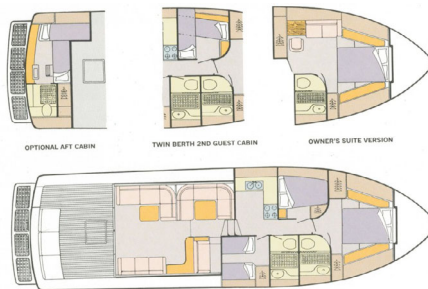

Photo Gallery For

PRINCESS 55 • 1988 • Ref: PB383

Lying: Puerto Banus

Exterior

Layout Plan

Exterior

Lower Helm

Saloon