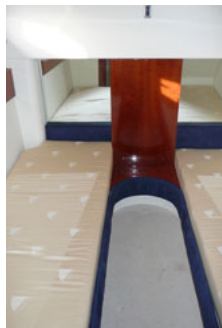

Photo Gallery For
FAIRLINE TARGA 52 • 2005/06 • Ref: PB442

Twin Cabin

Contact: Swanwick

Tel: Int. +44 (0)1489 557744

Fax: Int. +44 (0)1489 557766

E-mail: brokerage@princess.co.uk