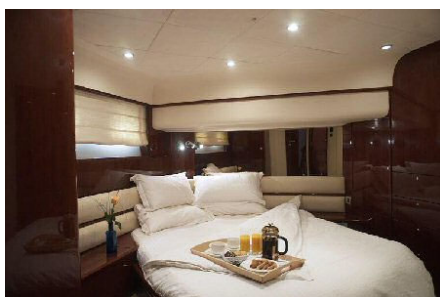

Starboard Cabin