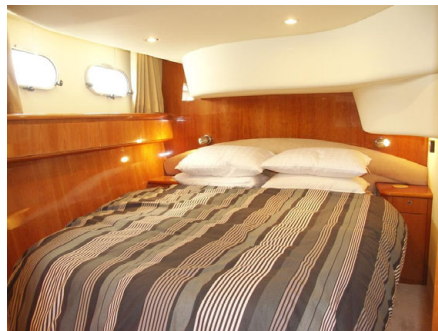

Starboard Cabin