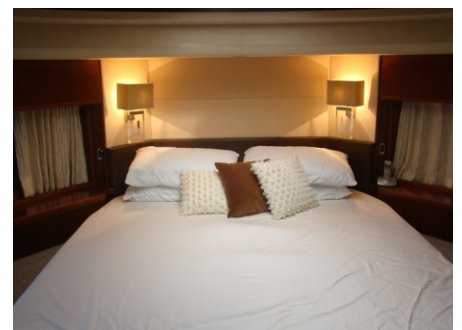

Forward Cabin

Contact: Mallorca

Tel: Int. +34 971 676 465

Fax: Int. +34 971 676 439

E-mail: baleares@princess.eu.com