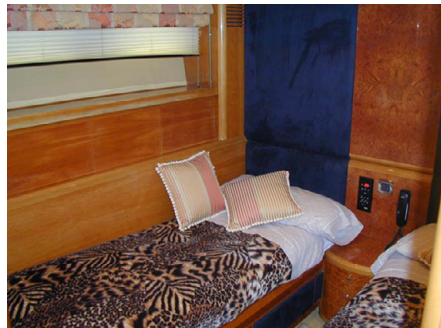

Guest Cabin