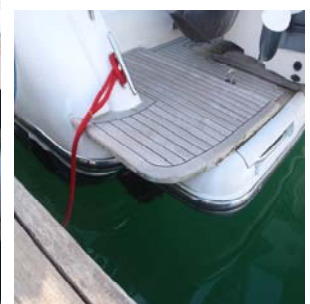

Bathing Platform

Contact: Swanwick

Tel: Int.+44 (0)1489 557744 Fax: Int.+44 (0)1489 557766

E-mail: pbi@princess.co.uk