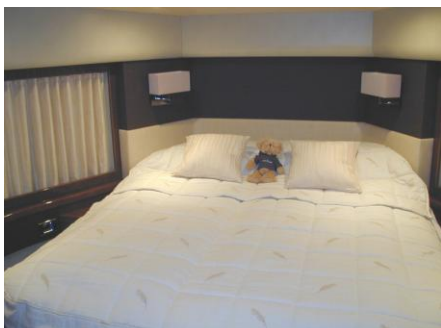

Forward Cabin