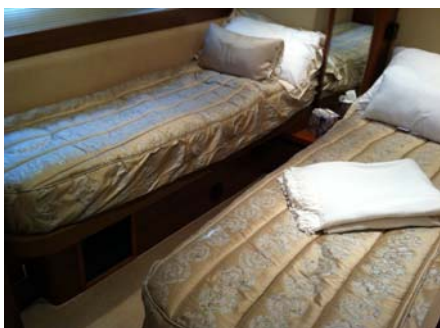

Starboard Cabin