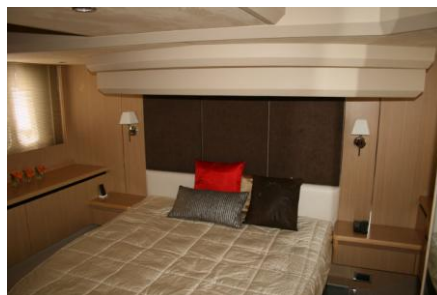

Helm

Helm

Fwd Cabin

Stateroom

Stateroom

Stateroom

Contact: Puerto Banus

Tel: Int. +34 952 818 141