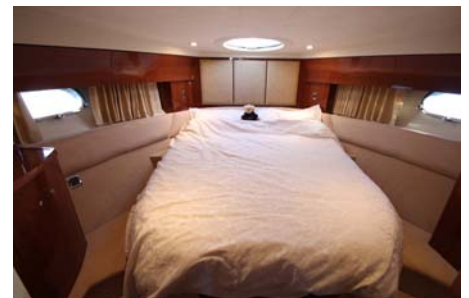

Master Cabin