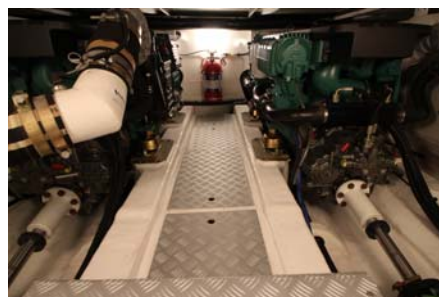

Engine Room