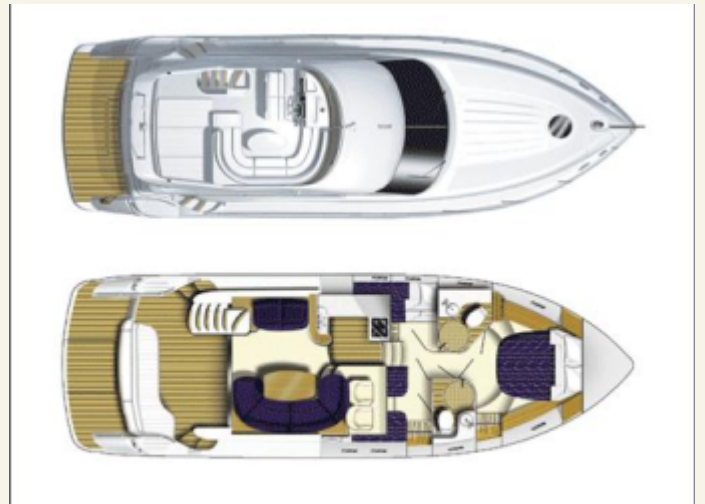

Princess 45

€269,950 INC VAT

Year **2004**
Lying **Kiel, DE**
Ref **PB2396**

FINANCE AND INSURANCE
AVAILABLE ON THIS
PRINCESS YACHT

Contact
finance@princess.co.uk
insurance@princess.co.uk
for information.

OFFICIAL DISTRIBUTOR
OF PRINCESS YACHTS

PRINCESS MOTOR YACHT SALES