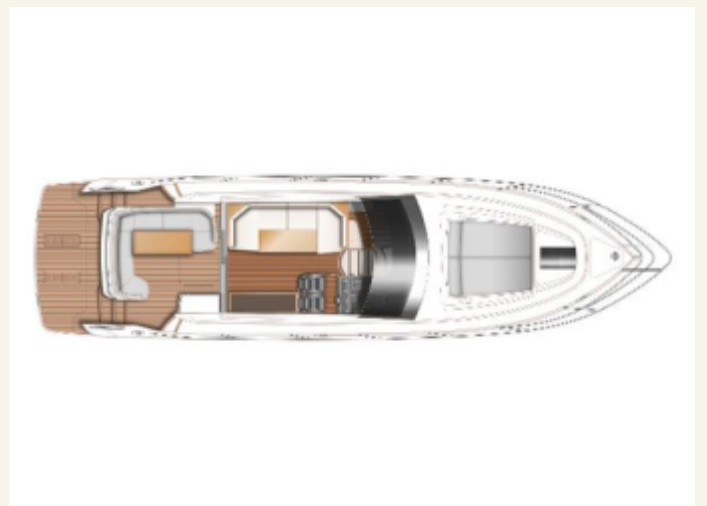

Princess V48

£485,000 INC VAT

Year **2014**

Lying **Weymouth, GB**

Ref **PB2452**