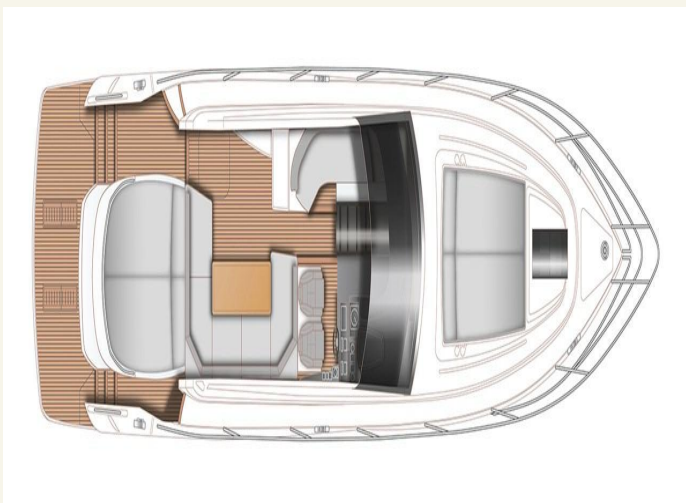

Princess V48 Open

£529,000 INC VAT

Year 2017

Lying Dartmouth, GB

Ref PB2496