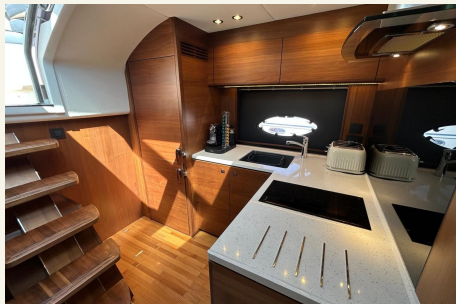

Princess V48 Open

£529,000 INC VAT

Year 2017

Lying Dartmouth, GB

Ref PB2496

OPEN TO PART EXCHANGE • PRINCESS TECHNICAL ORIENTATION INCLUDED

PROFESSIONAL PHOTOGRAPHY, VIRTUAL TOUR AND VIDEO COMING SOON

UK tax paid • 2017 model • Twin Volvo IPS-600 (2x435mhp each) diesel engines • Volvo Joystick Control • Midnight blue hull • Walnut interior wood, satin finish • 2 cabin accommodating 4 guests • Seakeeper Gyro stabiliser • generator • bow thruster • Electric Sunroof • Full enclosure canvas • Airconditioning (including in cockpit) • Teak Decks • Tender Garage • Hi / Low teak bathing platform • Passarelle • Williams tender launch system • Hi / low saloon table • Radar