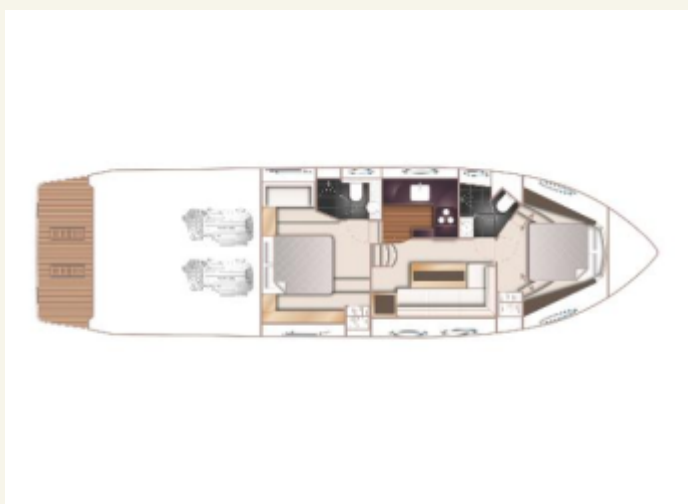

Princess V52

£449,950 INC VAT

Year **2012**

Lying **Lymington, GB**

Ref **PB2279**

FINANCE AND INSURANCE
AVAILABLE ON THIS
PRINCESS YACHT

Contact
finance@princess.co.uk
insurance@princess.co.uk
for information.

ESTD 1957
PRINCESS MOTOR YACHT SALES