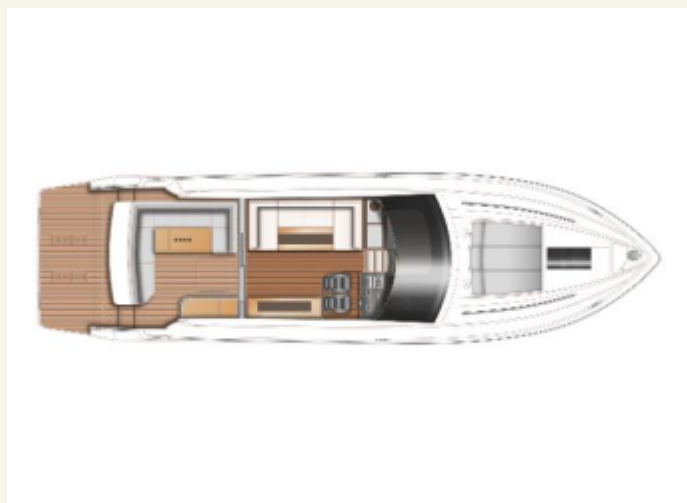

Princess V52

£449,950 INC VAT

Year **2012**

Lying **Lymington, GB**

Ref **PB2279**

FINANCE AND INSURANCE
AVAILABLE ON THIS
PRINCESS YACHT

Contact
finance@princess.co.uk
insurance@princess.co.uk
for information.

ESTD 1957
PRINCESS MOTOR YACHT SALES