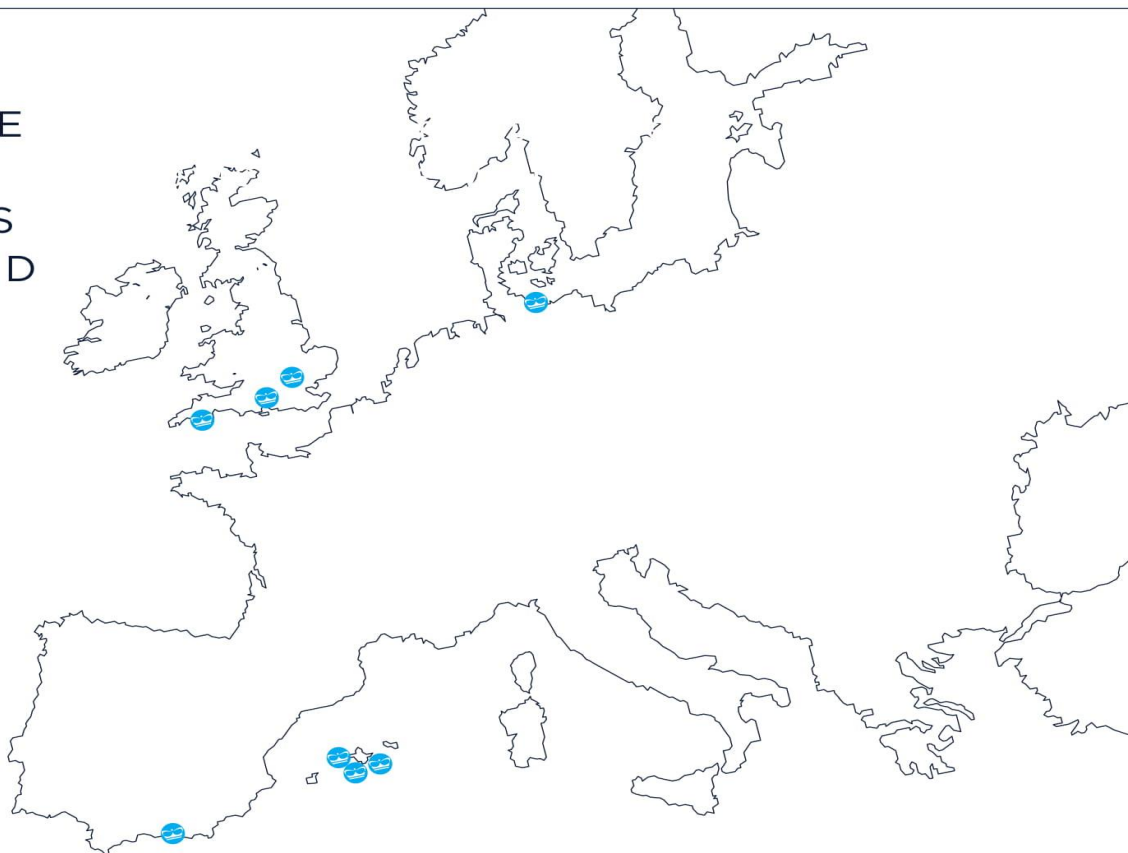

ENJOY THE COMFORT
OF DEALING WITH THE
LARGEST AND MOST
ESTABLISHED PRINCESS
DEALER IN THE WORLD

UK OFFICES

LONDON +44 (0)207 499 5050

SOUTHAMPTON +44 (0)1489 557755

PLYMOUTH +44 (0)1752 600657

EUROPEAN OFFICES

PUERTO BANUS, MARBELLA +34 952 818 141

PUERTO PORTALS, MALLORCA +34 971 676 439

PORT ADRIANO, MALLORCA +34 971 234 140

CALA D'OR, MALLORCA +34 971 643 353

NEUSTADT, GERMANY +49 160 616 1640

PRINCESS MOTOR YACHT SALES

pbi@princess.co.uk

princess.co.uk