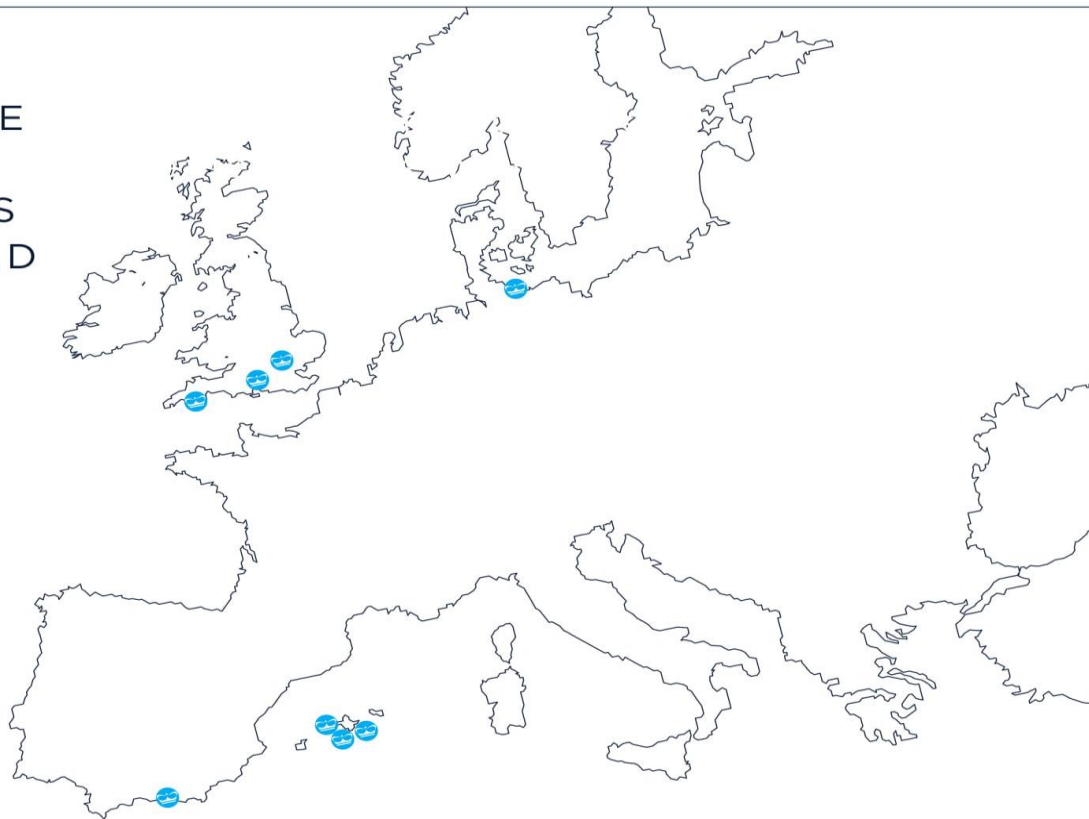

ENJOY THE COMFORT
OF DEALING WITH THE
LARGEST AND MOST
ESTABLISHED PRINCESS
DEALER IN THE WORLD

UK OFFICES

LONDON +44 (0)207 499 5050

SOUTHAMPTON +44 (0)1489 557755

PLYMOUTH +44 (0)1752 600657

EUROPEAN OFFICES

PUERTO BANUS, MARBELLA +34 952 818 141

PUERTO PORTALS, MALLORCA +34 971 676 439

PORT ADRIANO, MALLORCA +34 971 234 140

CALA D'OR, MALLORCA +34 971 643 353

NEUSTADT, GERMANY +49 160 616 1640

PRINCESS MOTOR YACHT SALES

pbi@princess.co.uk / princess.co.uk