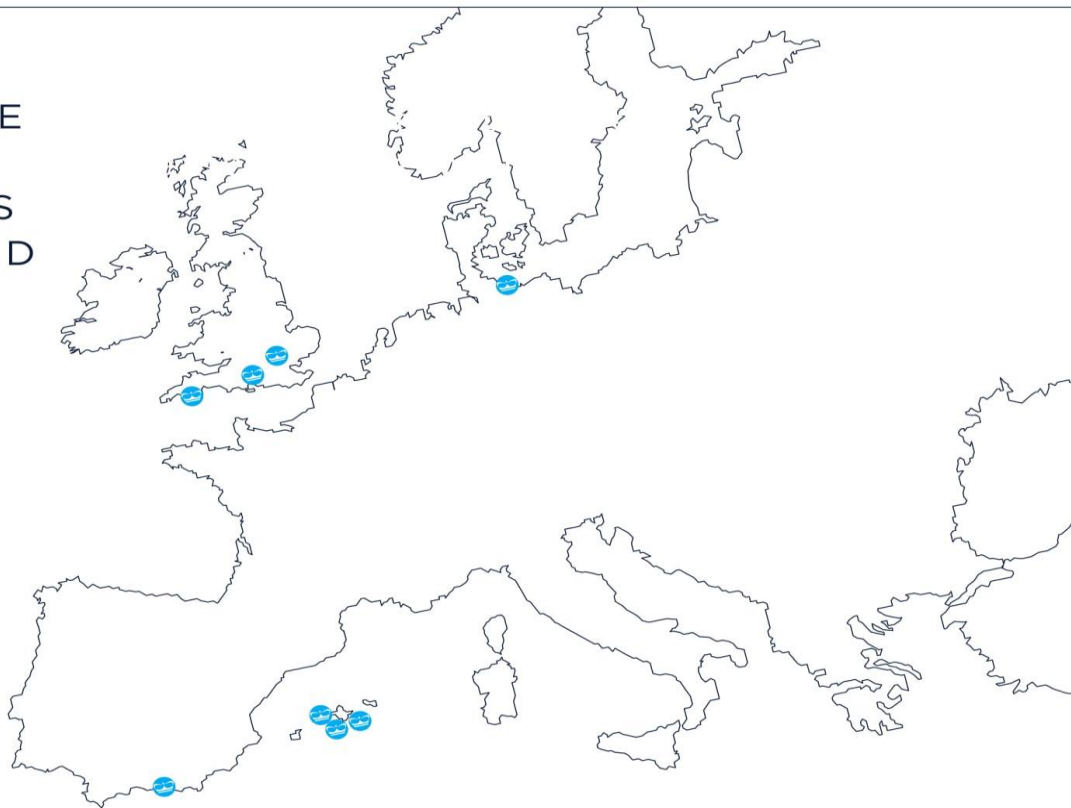

ENJOY THE COMFORT
OF DEALING WITH THE
LARGEST AND MOST
ESTABLISHED PRINCESS
DEALER IN THE WORLD

UK OFFICES

LONDON +44 (0)207 499 5050

SOUTHAMPTON +44 (0)1489 557755

PLYMOUTH +44 (0)1752 600657

EUROPEAN OFFICES

PUERTO BANUS, MARBELLA +34 952 818 141

PUERTO PORTALS, MALLORCA +34 971 676 439

PORT ADRIANO, MALLORCA +34 971 234 140

CALA D'OR, MALLORCA +34 971 643 353

NEUSTADT, GERMANY +49 160 616 1640

PRINCESS MOTOR YACHT SALES

pbi@princess.co.uk / princess.co.uk